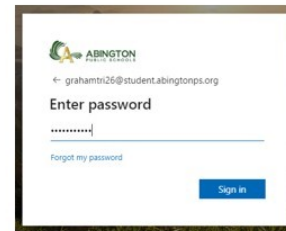

3) Enter the student email address and password as prompted to sign in

The Clever student dashboard is where you land after you sign in. The dashboard lists all the classes a student is in and the apps that are available to the student.

From here you can access apps like Canvas, enVision, Wonders, Big Ideas, and anything else the teachers has added.

To access courses in Canvas (grades 3-12):

- 1) Log on to Clever
- 2) Click on the icon for Canvas
- 3) Choose the course you would like to view

Student Email:

@student.abingtonps.org

Student Password:

Acessando a recursos online das escolas publicas de Abington

1) Acesse <https://www.clever.com> ou procure o link no website da escola que se encontra abaixo de: Popular Links

(A primeira vez que voce entrar no Clever, precisara encontrar sua escola)

2) Clique em Faca o login com Active Directory

3) Insira o email e password do aluno conforme solicitado para fazer o login

O painel de controle Clever do aluno e o lugar onde voce ficara apos o sign in. O painel lista todas as classes em que o aluno esta e os aplicativos disponiveis para o aluno.