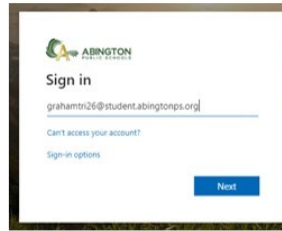

Accessing APS Online Resources

1) Go to <https://www.clever.com> or find the link on the APS website under Popular Links

(The first time you log on to Clever, you will need to find your school)

2) Click on
Log in with Active Directory

3) Enter the student email address and password as prompted to sign in

The Clever student dashboard is where you land after you sign in. The dashboard lists all the classes a student is in and the apps that are available to the student.

From here you can access apps like Canvas, enVision, Wonders, Big Ideas, and anything else the teachers has added.

To access courses in Canvas (grades 3-12):

- 1) Log on to Clever
- 2) Click on the icon for Canvas
- 3) Choose the course you would like to view