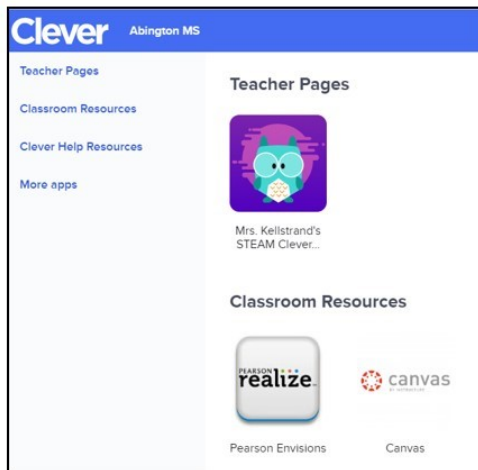

Accessing APS Online Resources

1) Go to <https://www.clever.com> or find the link on the APS website under Popular Links

(The first time you log on to Clever, you will need to find your school)

2) Click on
Log in with Active Directory

3) Enter the student email address and password as prompted to sign in

The Clever student dashboard is where you land after you sign in. The dashboard lists all the classes a student is in and the apps that are available to the student.

From here you can access apps like Canvas, enVision, Wonders, Big Ideas, and anything else the teachers has added.

To access courses in Canvas (grades 3-12):

- 1) Log on to Clever
- 2) Click on the icon for Canvas
- 3) Choose the course you would like to view