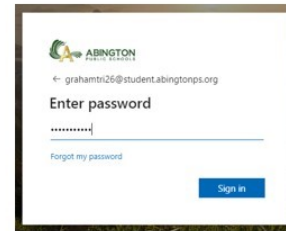

Accessing APS Online Resources

1) Go to <https://www.clever.com> or find the link on the APS website under Popular Links

(The first time you log on to Clever, you will need to find your school)

2) Click on
Log in with Active Directory

3) Enter the student email address and password as prompted to sign in

The Clever student dashboard is where you land after you sign in. The dashboard lists all the classes a student is in and the apps that are available to the student.

From here you can access apps like Canvas, enVision, Wonders, Big Ideas, and anything else the teachers has added.

To access courses in Canvas (grades 3-12):

- 1) Log on to Clever
- 2) Click on the icon for Canvas
- 3) Choose the course you would like to view