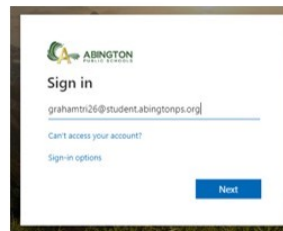

3) Enter the student email address and password as prompted to sign in

The Clever student dashboard is where you land after you sign in. The dashboard lists all the classes a student is in and the apps that are available to the student.

From here you can access apps like Canvas, enVision, Wonders, Big Ideas, and anything else the teachers has added.

To access courses in Canvas (grades 3-12):

- 1) Log on to Clever
- 2) Click on the icon for Canvas
- 3) Choose the course you would like to view

Student Email:

@student.abingtonps.org

Student Password:

Acessando a recursos online das escolas publicas de Abington

1) Acesse <https://www.clever.com> ou procure o link no website da escola que se encontra abaixo de: Popular Links

(A primeira vez que voce entrar no Clever, precisara encontrar sua escola)

2) Clique em Faca o login com Active Directory

3) Insira o email e password do aluno conforme solicitado para fazer o login

O painel de controle Clever do aluno e o lugar onde voce ficara apos o sign in. O painel lista todas as classes em que o aluno esta e os aplicativos disponiveis para o aluno.